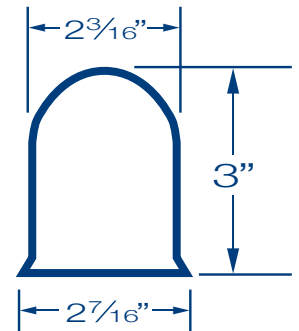

T5, T8 LAMP

SPECIFICATIONS

- **HOUSING** Two piece snap together top/bottom extruded aluminum housing up to 12' long
- **FINISH** Satin anodized or white paint finish standard. Custom finish optional
- **LENS** Extruded, snap-on clear or opal white linear prismatic serrated widespread lens
- **BALLAST** Integral 120 or 277V electronic ballast. Dimming ballasts available.

LAMPS - FIXTURE LENGTHS

T5 LAMP INFORMATION & FIXTURE LENGTHS

WATTS	LAMP DIM	SINGLE	TANDEM
14, 24W HO	22.17"	25"	N/A
21, 39W HO	33.89"	37"	71"
28, 54W HO	45.80"	49"	95"
35, 80W HO	57.61"	61"	119"

T8 LAMP INFORMATION & FIXTURE LENGTHS

WATTS	LAMP DIM	SINGLE	TANDEM
17W	24"	26"	N/A
25W	36"	38"	74"
32W	48"	50"	98"
40W	60"	62"	122"

PART NO.

SERIES	WATTS	LENS	VOLTS	FEED	FINISH	LENGTH
ALX2-RLR-WL-T5	REFER	C – CLEAR	120	EF – END FEED	S – SATIN	SPECIFY
ALX2-RLR-WL-T5T	TO	W – WHITE	277	BF – BACK FEED	W – WHITE	
ALX2-RLR-WL-T8	CHART		D-DIM.	RF – ROW FEED		
ALX2-RLR-WL-T8T	ABOVE					

2001431 ("T") Denotes TANDEM Lamp. Consult factory for row mounting.